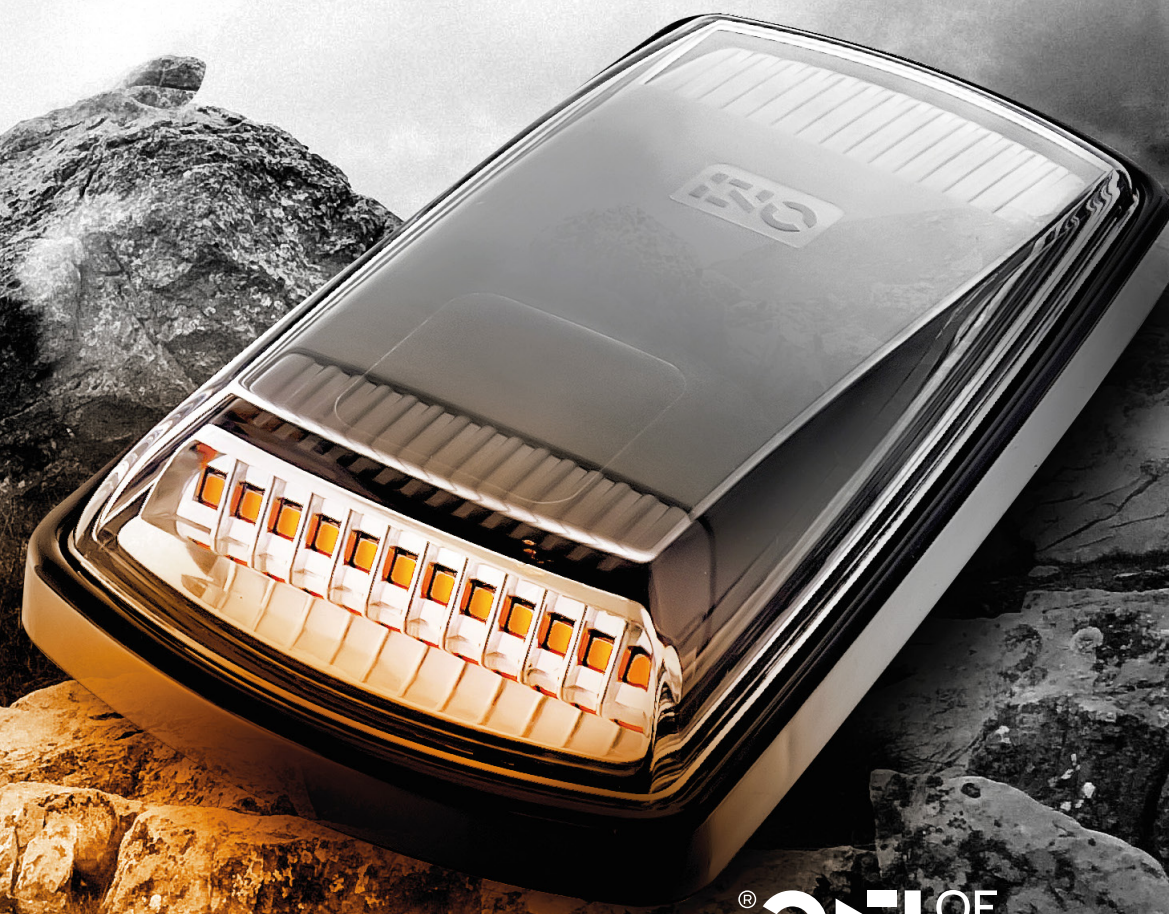

A direction indicator cat. 6

Safety on the road is the undisputed necessity. Its guarantee is a clear visibility – ensured by the perfect lighting. At OE Industry we not only understand this standard, but also put it into practice.

We have combined high-end optics and mechanics with eye-catching aesthetics. In order to convey a sense of stability, of unconditional security, we have at the same time created the exciting feeling of being noticed.

IN THE RIGHT DIRECTION ONLY.

A direction indicator is an essential component of every vehicle. The key value, sufficient visibility of the vehicle, is required as a warning and warning lamp. This is why we developed at OE Industry another model of the side indicator, of the category 6, in our new line Next. The marking is DX4.

DX4

Original in its simplicity.

Catalog numbers:

OEI532003625_D OEI532003625_I OEI532003625_O

The name "Next" stands for a new – even more subtle – style. Category 6 – indicates that the direction indicator lamp has been manufactured for vehicles with a length of more than 6 metres. The DX4 version is a modern character and a timeless guarantee of absolute security.